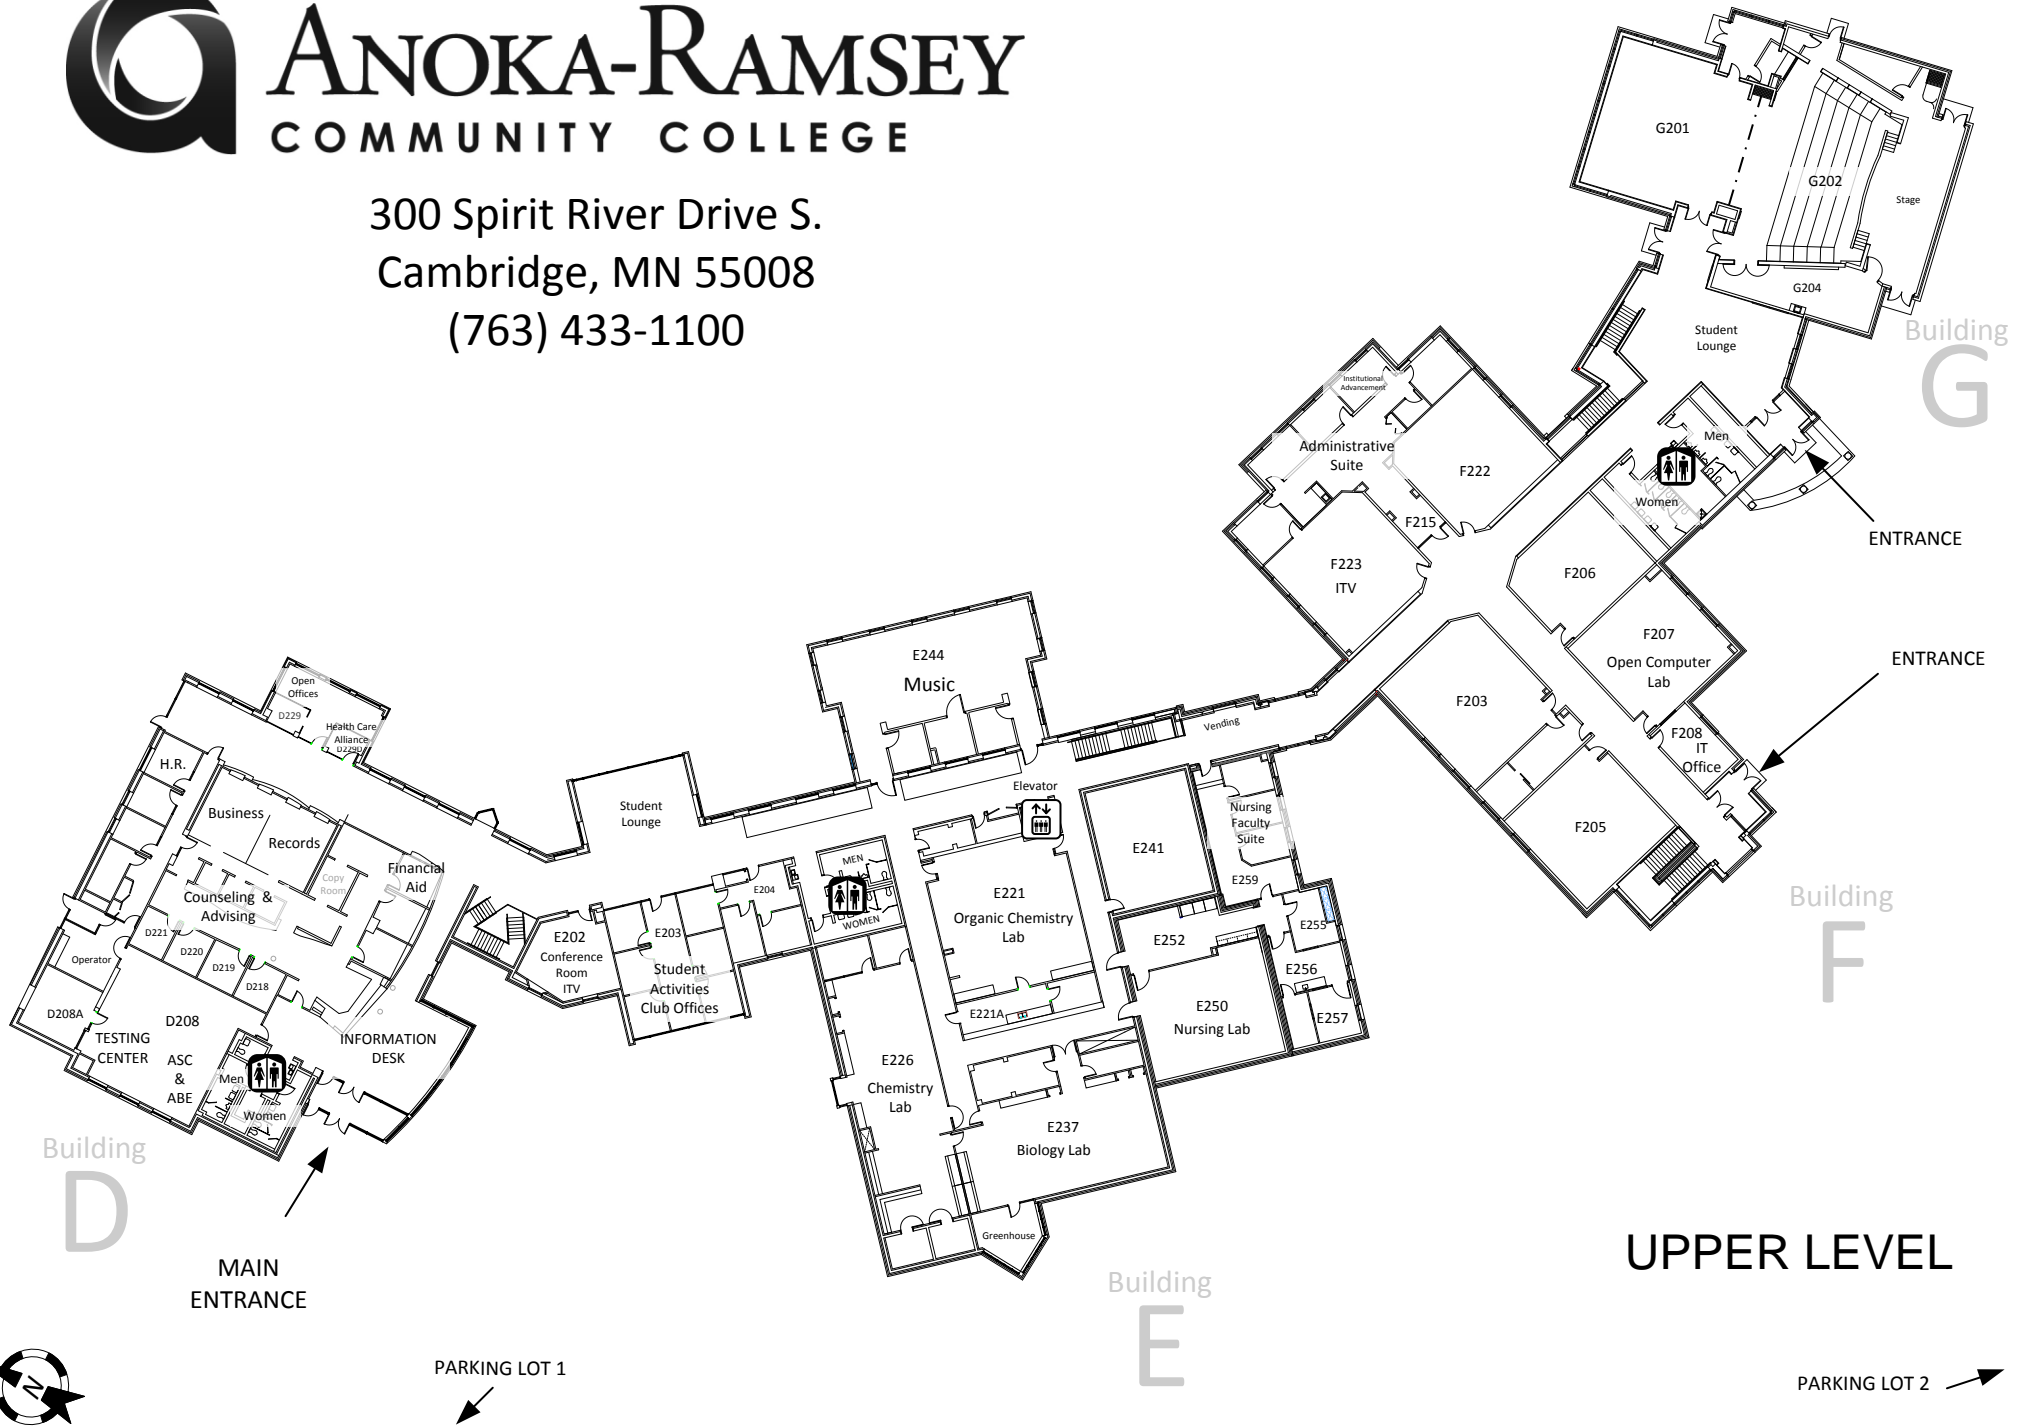

ANOKA-RAMSEY COMMUNITY COLLEGE

300 Spirit River Drive S.
Cambridge, MN 55008
(763) 433-1100

ANOKA-RAMSEY COMMUNITY COLLEGE

300 Spirit River Drive S.
Cambridge, MN 55008
(763) 433-1100

PARKING LOT 1

PARKING LOT 2