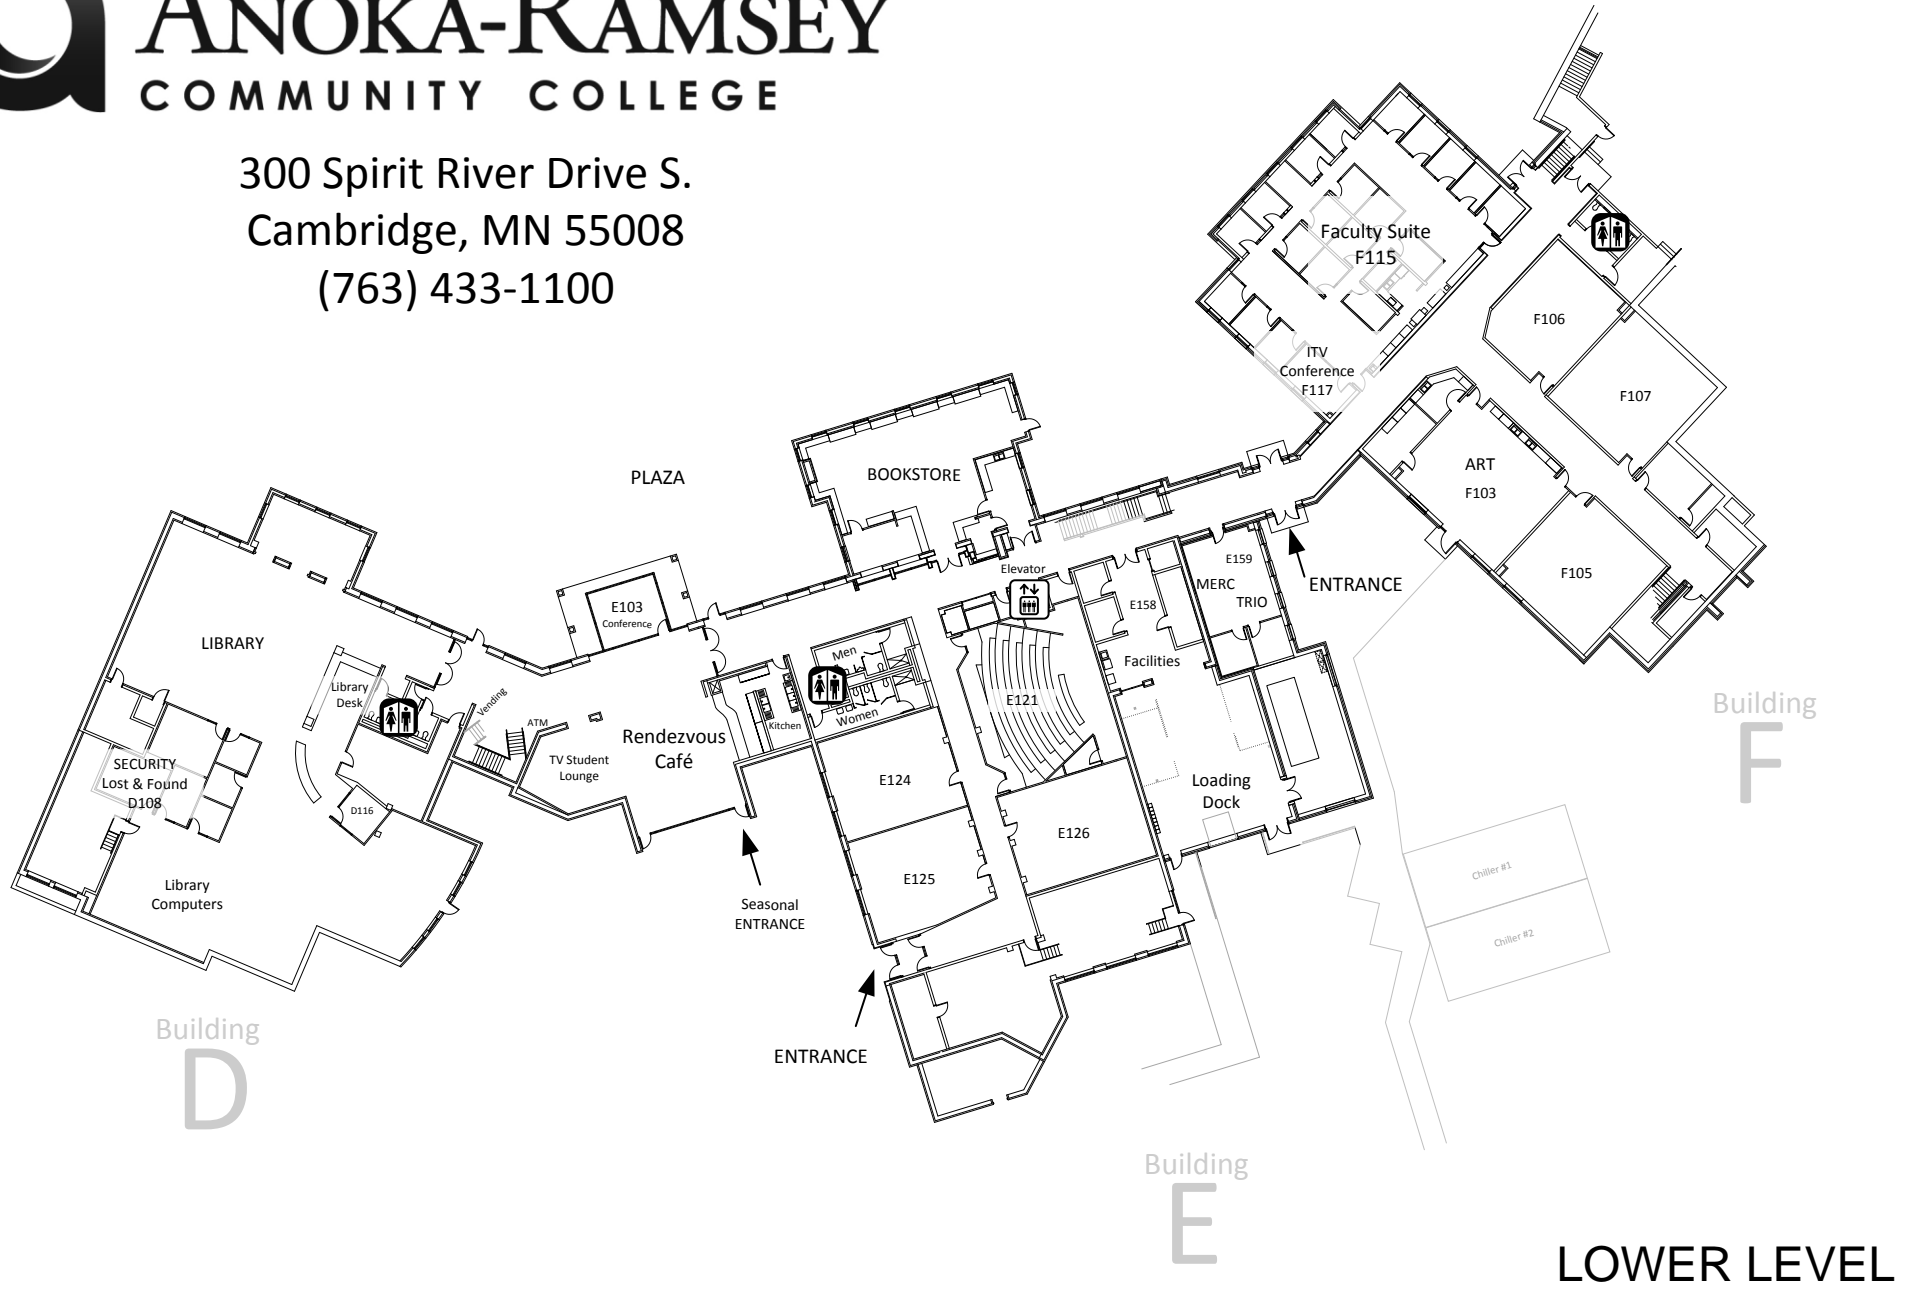

ANOKA-RAMSEY COMMUNITY COLLEGE

300 Spirit River Drive S.
Cambridge, MN 55008
(763) 433-1100

ANOKA-RAMSEY COMMUNITY COLLEGE

300 Spirit River Drive S.
Cambridge, MN 55008
(763) 433-1100

PARKING LOT 1

PARKING LOT 2