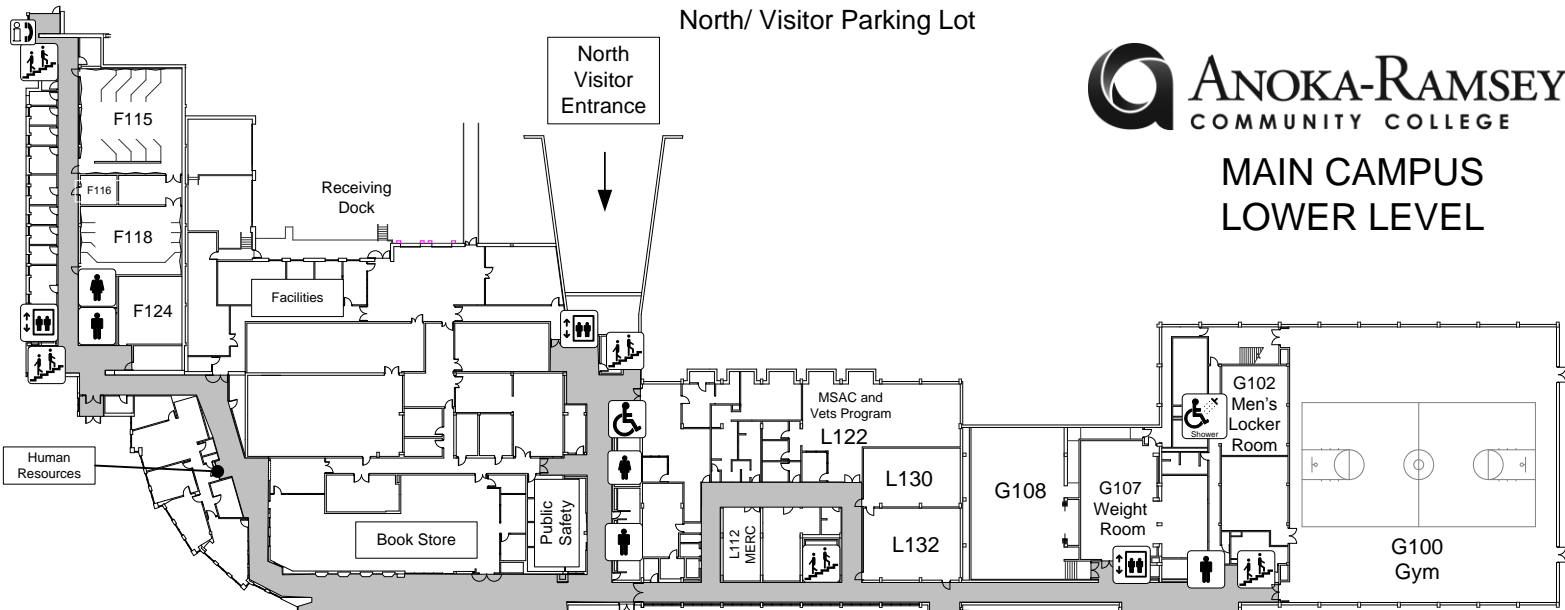

North/ Visitor Parking Lot

MAIN CAMPUS LOWER LEVEL

PARKING LOT #1

River Plaza

PARKING LOT #1 & #2

PARKING LOT #2- #4

Key

- Men's Restroom
- Women's Restroom
- Accessible Restroom
- Stairs
- Elevator
- Campus Phone

Business/Nursing Building
See Upper Level map

PARKING LOT #3

**MAIN CAMPUS
UPPER LEVEL**

PARKING LOT #1

PARKING LOT #1 & #2

PARKING LOT #2- #4

PARKING LOT #3

North / Visitor Parking Lot

← College Drive →

North
Visitor
Entrance

INFORMATION
DESK

Upper Gym Entrance

Pyramid
Entrance

B/N North Entry

B/N South Entry

KEY