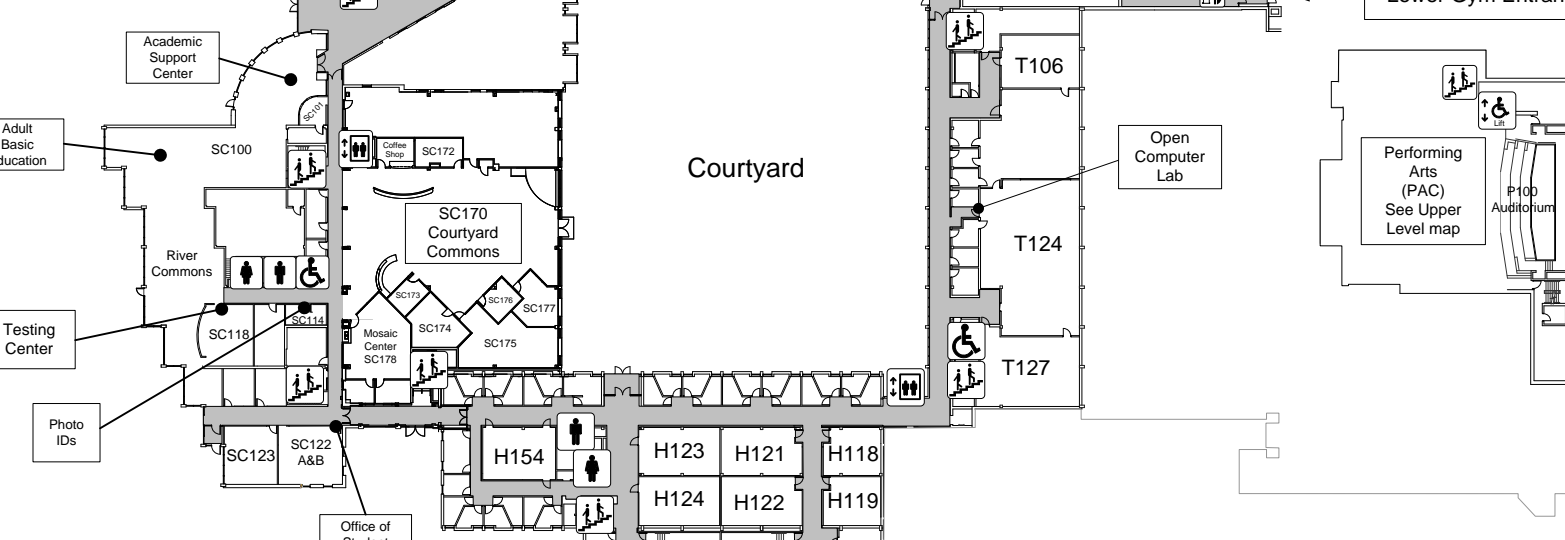

North/ Visitor Parking Lot

MAIN CAMPUS LOWER LEVEL

PARKING LOT #1

River Plaza

PARKING LOT #1 & #2

PARKING LOT #2- #4

Key

- Men's Restroom
- Women's Restroom
- Accessible Restroom
- Stairs
- Elevator
- Campus Phone

Business/Nursing Building
See Upper Level map

PARKING LOT #3

**MAIN CAMPUS
UPPER LEVEL**

PARKING LOT #1

PARKING LOT #1 & #2

PARKING LOT #2- #4

PARKING LOT #3

North / Visitor Parking Lot

← College Drive →

North
Visitor
Entrance

INFORMATION
DESK

Upper Gym Entrance

Pyramid
Entrance

B/N North Entry

B/N South Entry

KEY

- INFORMATION DESK
- Men's Restroom
- Women's Restroom
- Accessible Restroom
- Stairs
- Elevator
- Courtesy Phone
- Campus Phone