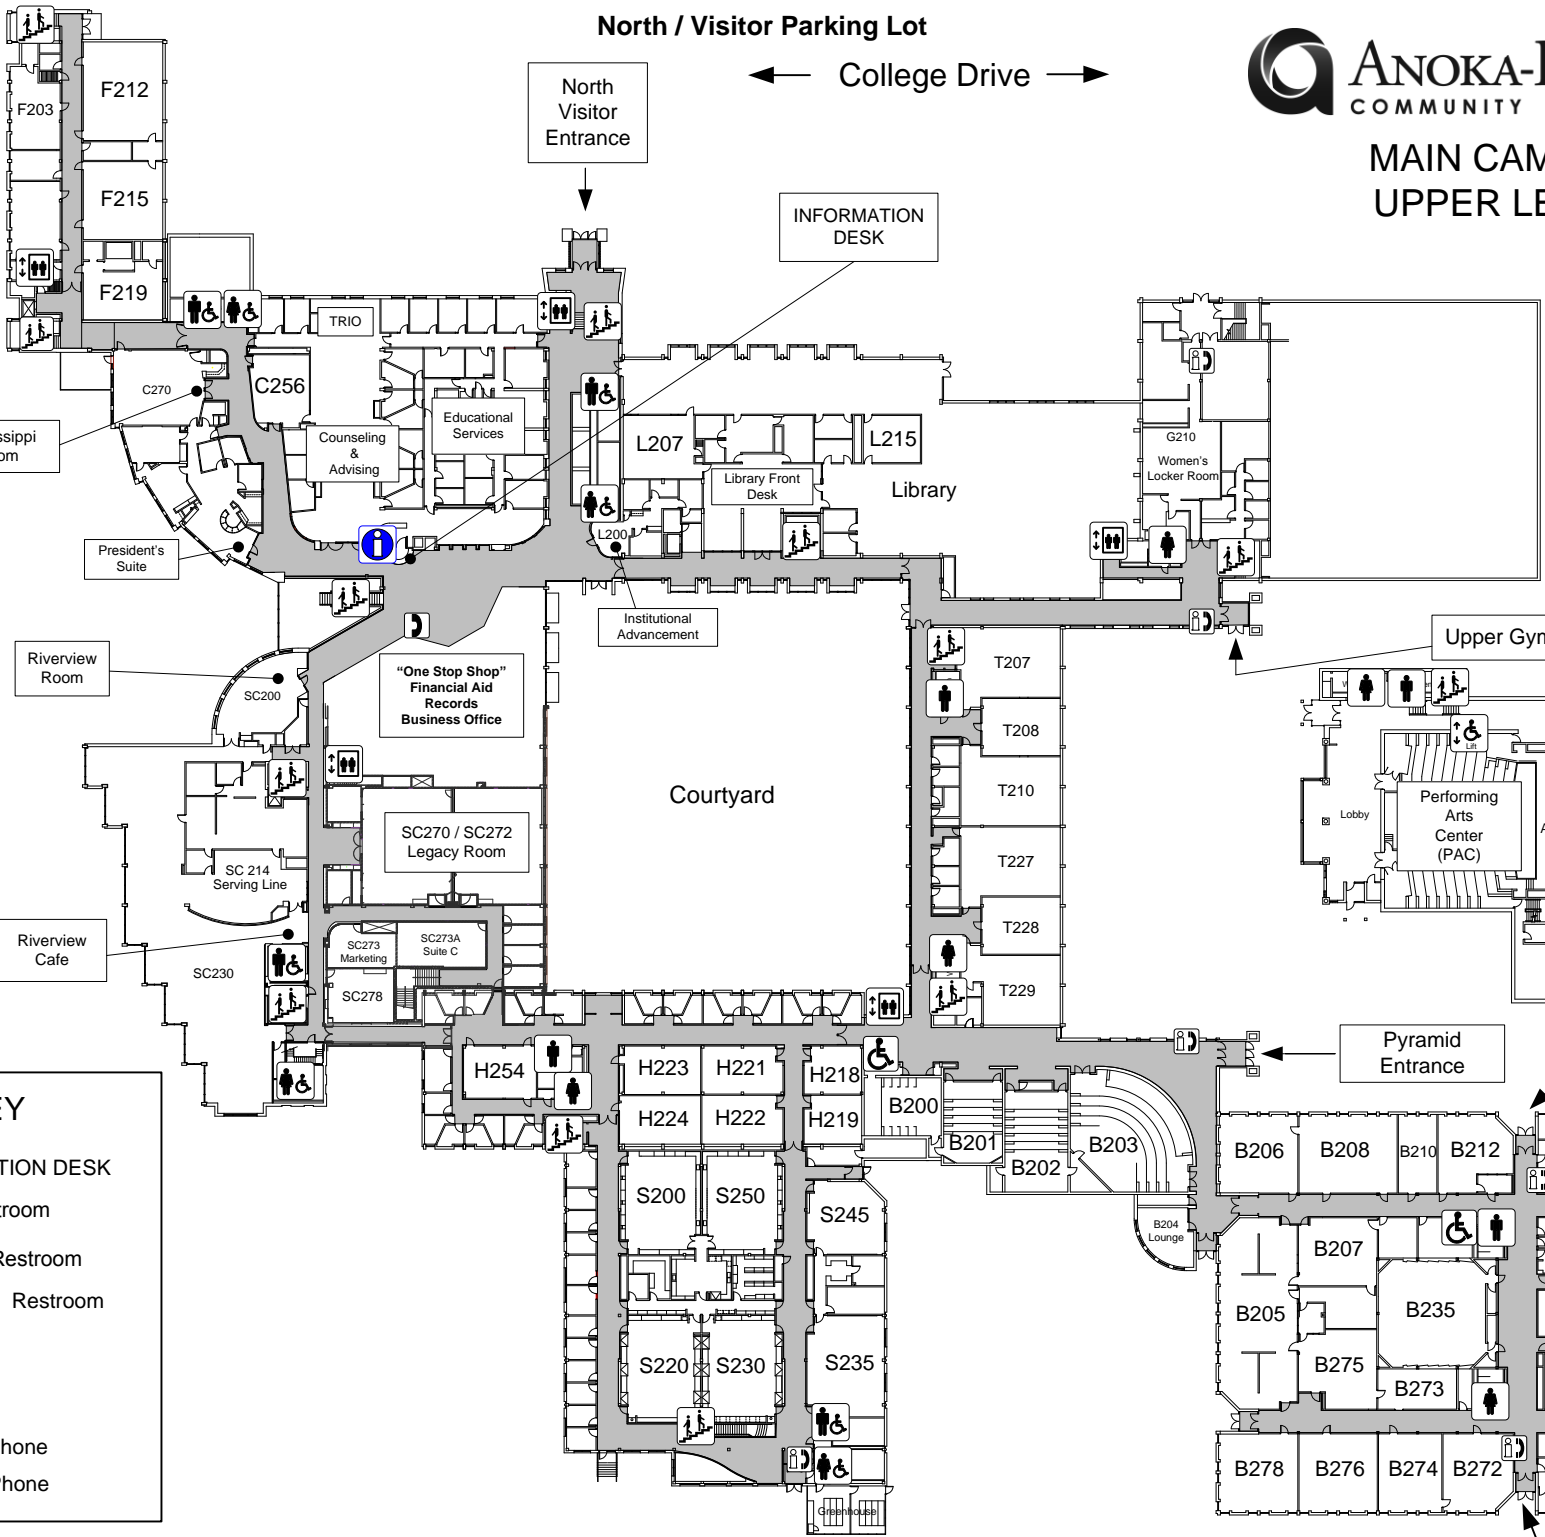

North/ Visitor Parking Lot

MAIN CAMPUS LOWER LEVEL

PARKING LOT #1

River Plaza

PARKING LOT #1 & #2

PARKING LOT #2- #4

Key

- Men's Restroom
- Women's Restroom
- Accessible Restroom
- Stairs
- Elevator
- Campus Phone

Business/Nursing Building
See Upper Level map

PARKING LOT #3

**MAIN CAMPUS
UPPER LEVEL**

PARKING LOT #1

PARKING LOT #1 & #2

PARKING LOT #2- #4

PARKING LOT #3

North / Visitor Parking Lot

← College Drive →

North
Visitor
Entrance

INFORMATION
DESK

Upper Gym Entrance

Pyramid
Entrance

B/N North Entry

B/N South Entry

KEY

- INFORMATION DESK
- Men's Restroom
- Women's Restroom
- Accessible Restroom
- Stairs
- Elevator
- Courtesy Phone
- Campus Phone